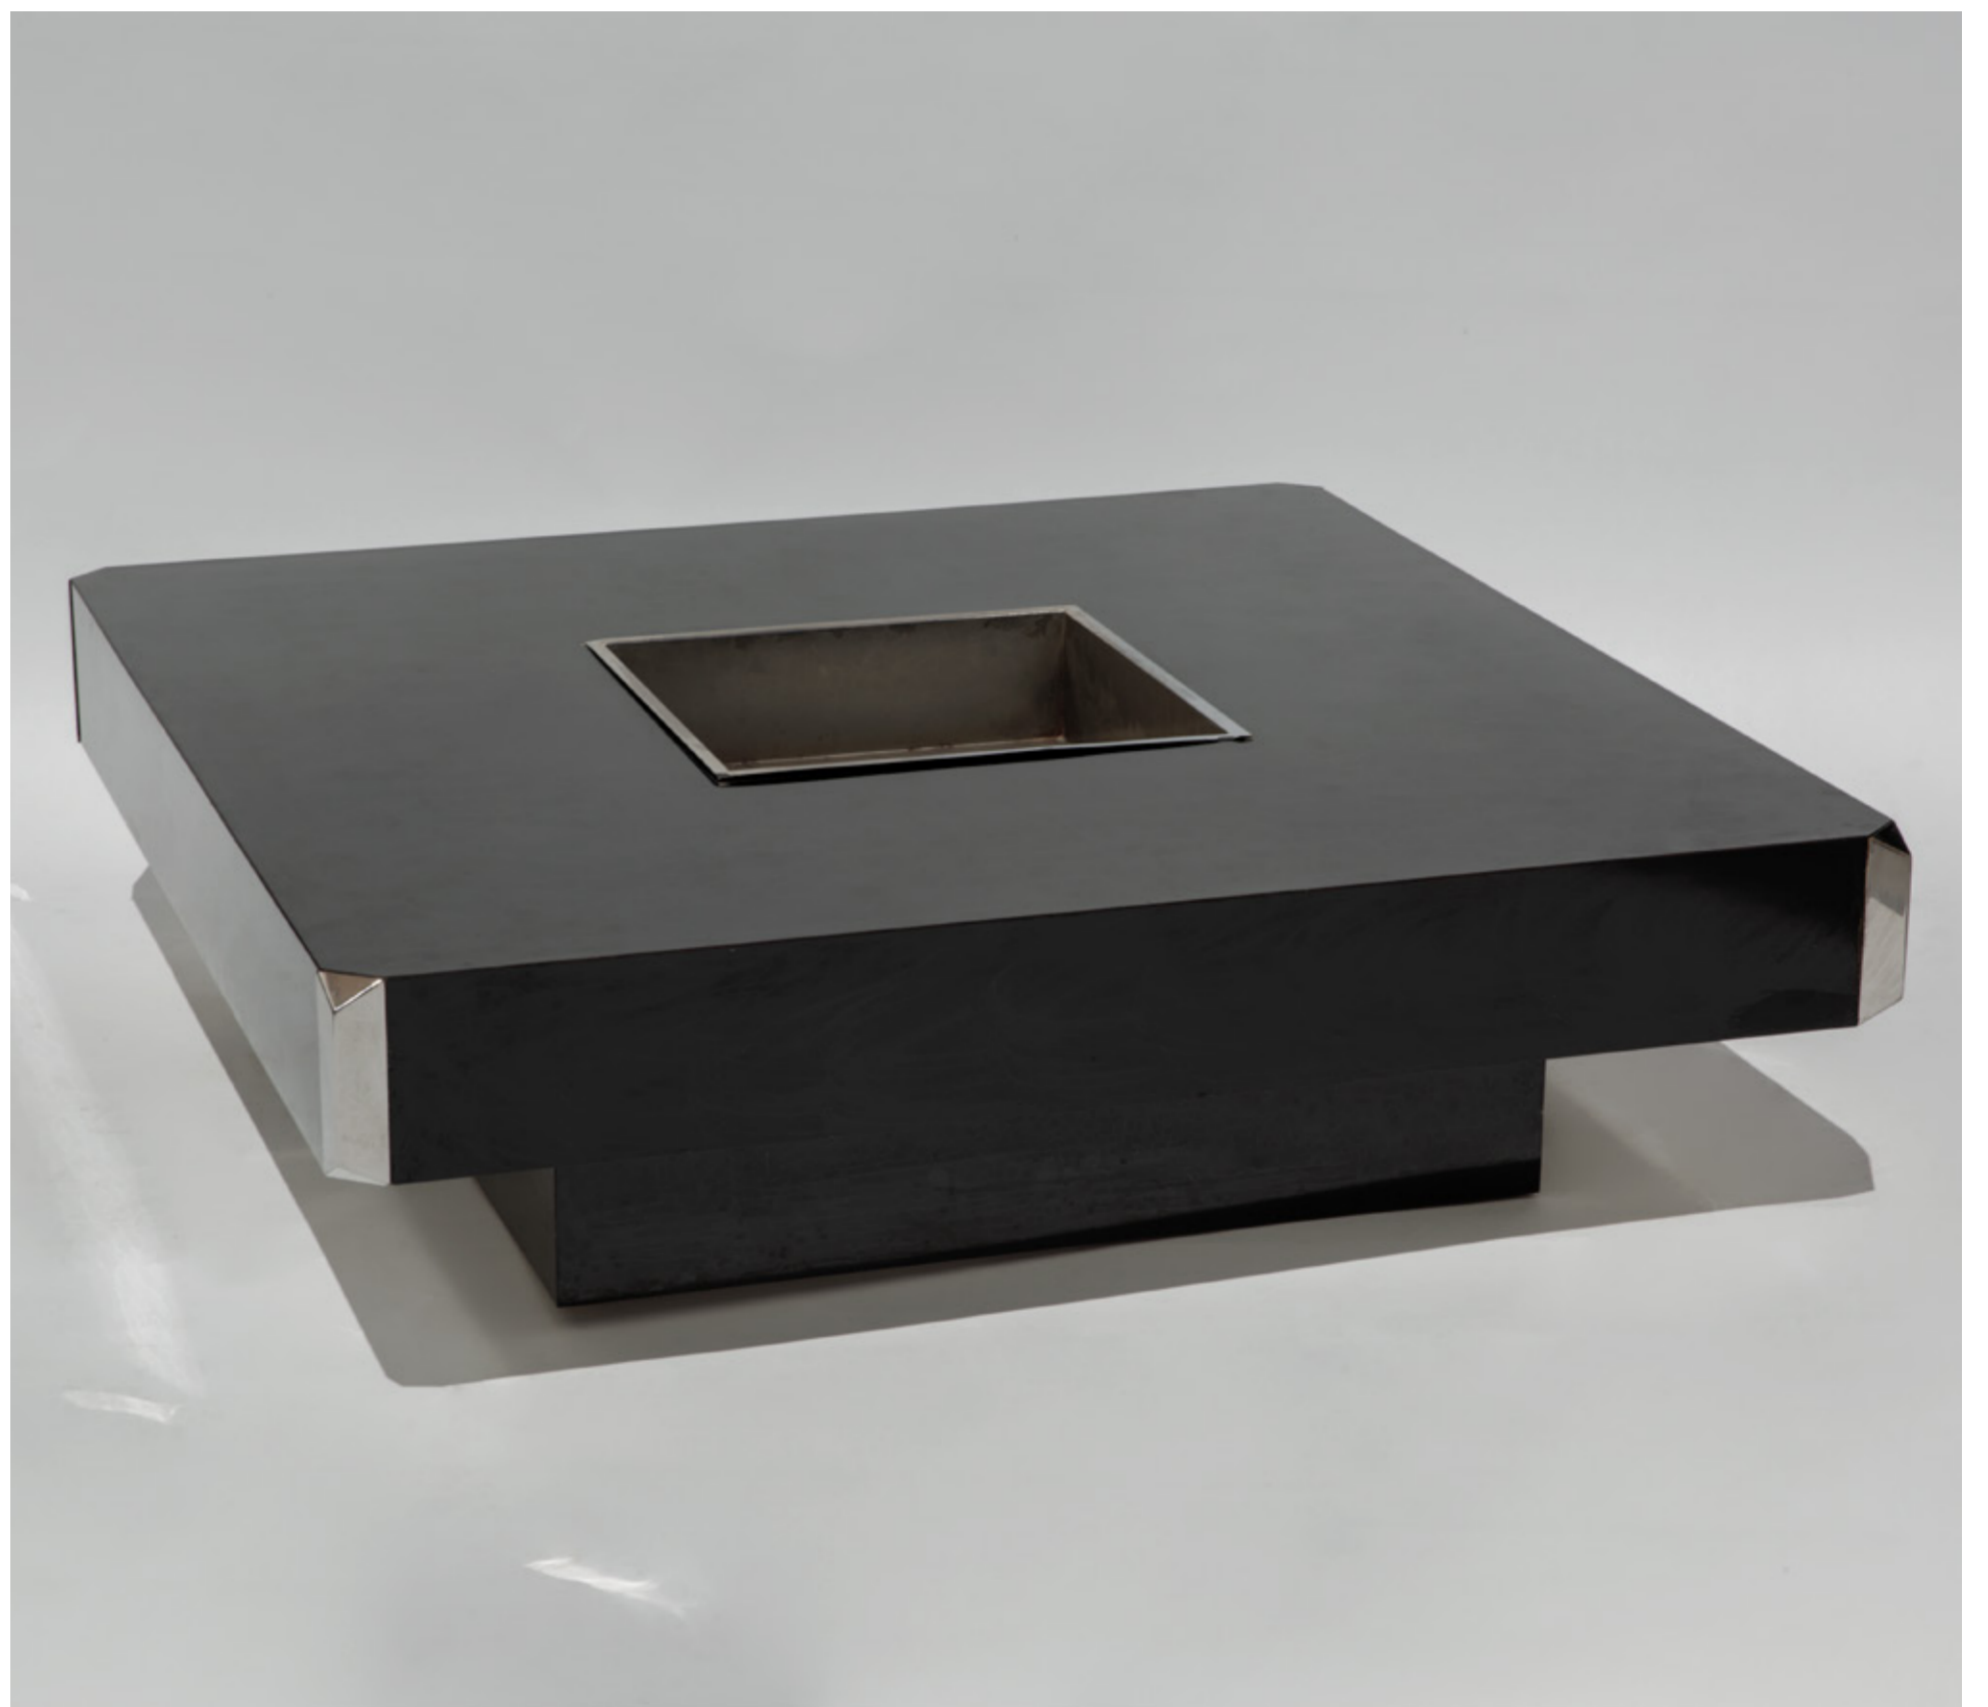

SIERRA + DE LA HIGUERA

Willy Rizzo Coffee Table

Formica and chromed metal

Design coffee table by Willy Rizzo c. 1970, Italy. Made of formica wood with chrome details in the corners. Includes central bottle rack embedded in chrome.

Dimensions: 120 x 120 x H35 cm

RRP: 1.875 €

Shipping costs not included

Light wear and tear due to use and age